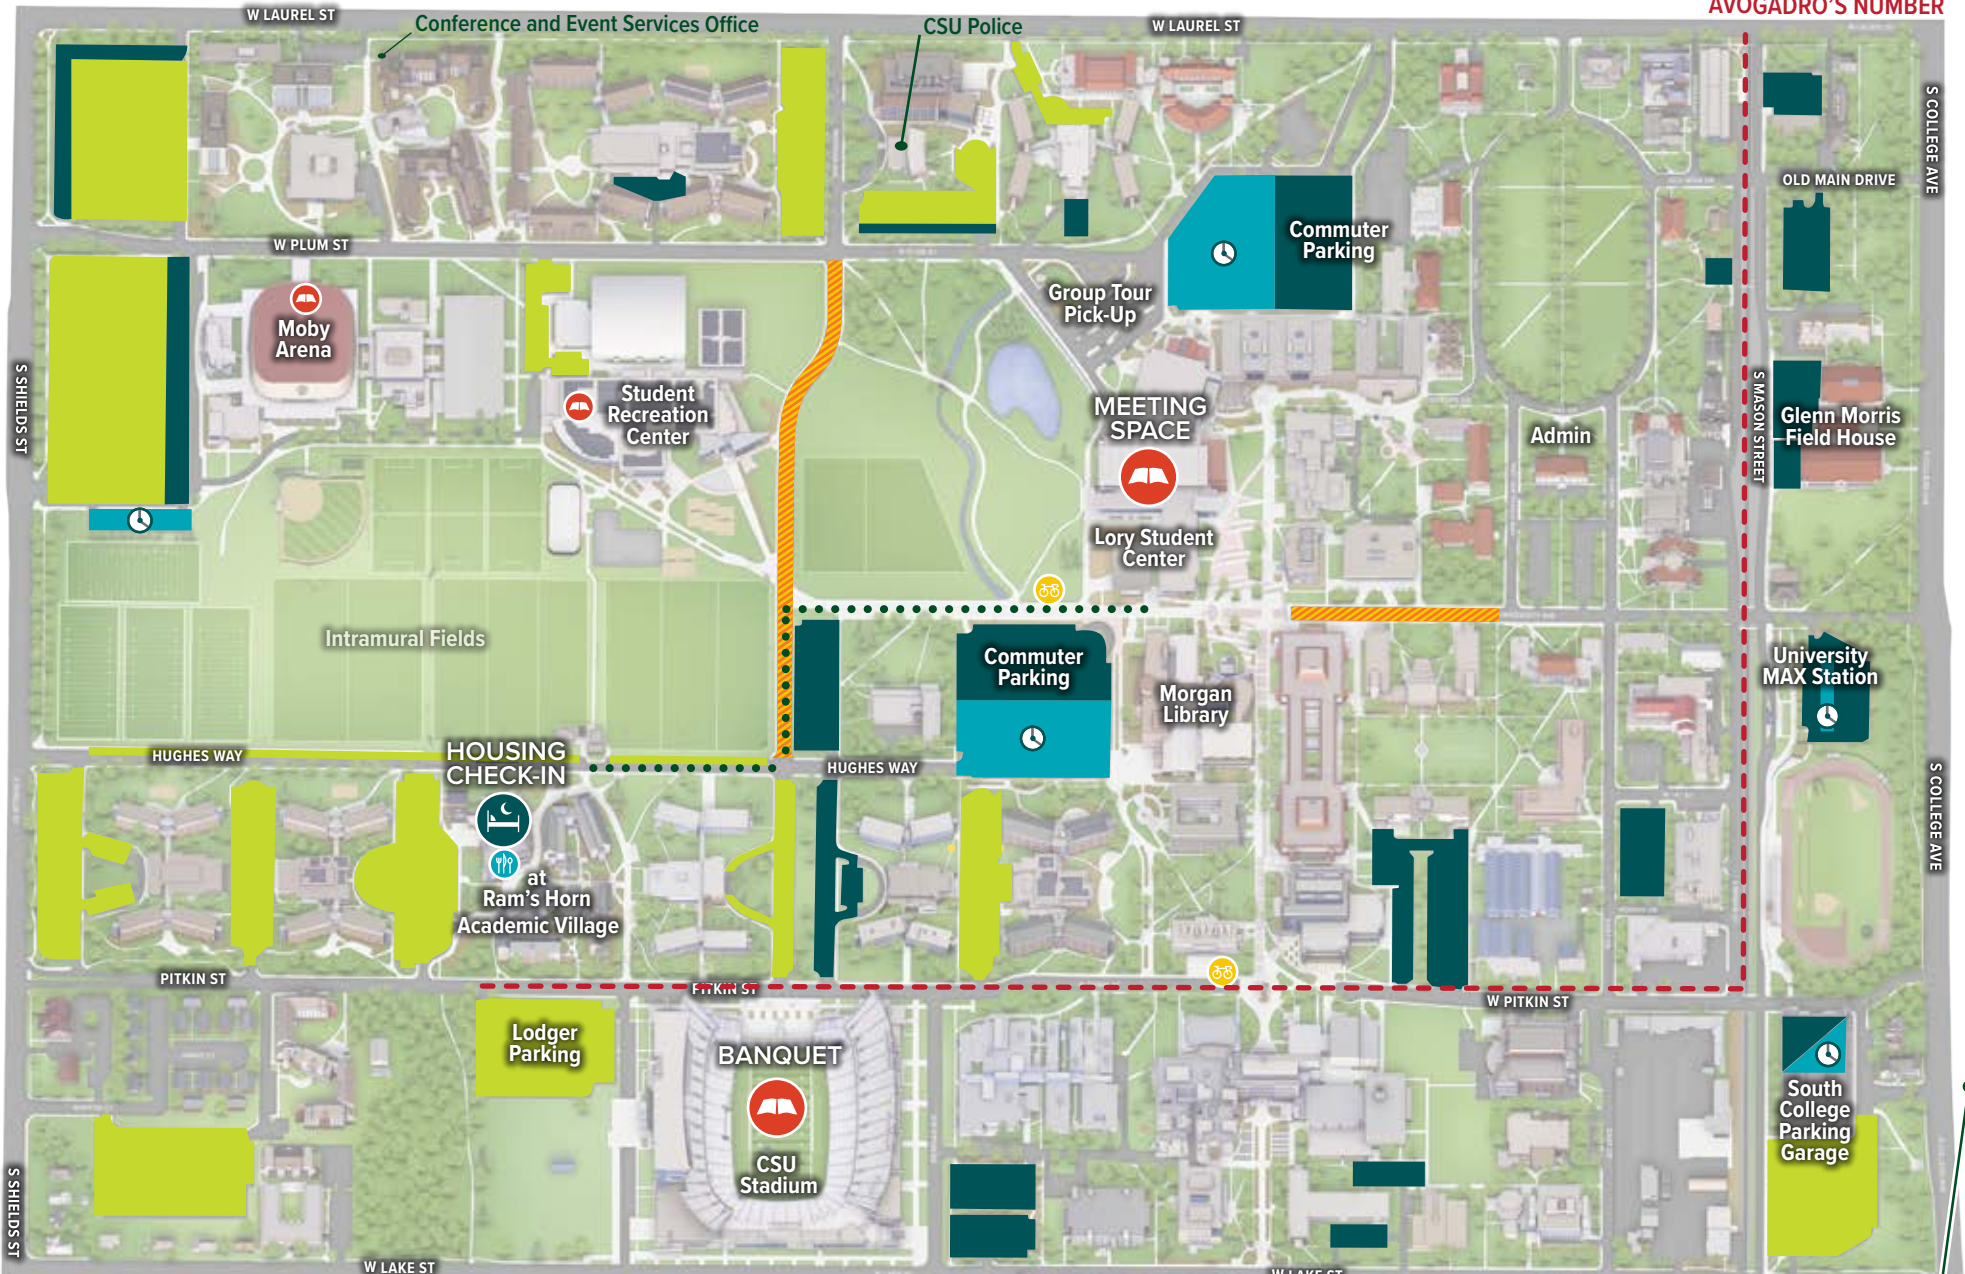

# iEMs 2018 CSU CAMPUS MAP

ALL PARKING LOTS ARE ENFORCED  
MONDAY - FRIDAY 7:30a.m. - 4:00p.m.

AVOGADRO'S NUMBER

-  Pay-to-Park Lot
-  Lodger Parking (Zone Q/W/X/Z)  
*Lodgers - permit included with room  
Commuters and visitors - permit required\**
-  Commuter Parking (Zone A)  
*Permit required for all vehicles\**
-  Conference Residence
-  Program Space
-  Conference Dining Center
-  Zagster Bike Share Location

-  Walking Directions (to Avogadro's Number)
-  Walking Directions (to Meeting Space)
-  CLOSED TO TRAFFIC

Distance 1/4 mile  
Walking Time 4-5 minutes

**Parking Services Office**  
1508 Center Avenue  
Open Monday - Friday 7:30 a.m. - 4 p.m.

University Center for the Arts